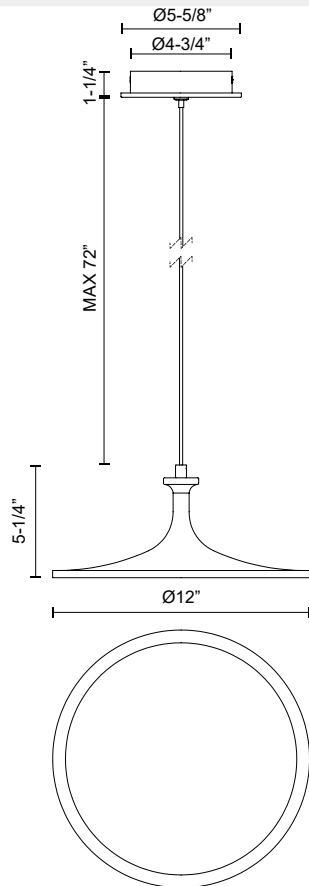

alora mood

P. 1.855.855.8926

CANADA: 19054 28TH Avenue Surrey - BC V3Z 6M3

USA: 3035 E. Lone Mountain Rd - Las Vegas, NV, 89081

ISSA PD418012-UNV

FIXTURE DIMENSIONS	D12" x H5-1/4"
LIGHT SOURCE	LED with DC Driver
WATTAGE	20W
TOTAL LUMENS	1600lm
DELIVERED LUMENS	700lm*
VOLTAGE	120-277V
COLOR TEMPERATURE	3000K
CRI (RA)	90CRI
DIMMABLE	Yes, TRIAC or ELV Dimmer (Not Included)
DIFFUSER DETAILS	Frosted Acrylic
MATERIAL	Aluminum + Acrylic
WIRE LENGTH	72" Max
WIRE COLOR	MB-Black Wire; WH-Clear Wire; BG-Black Wire
MINIMUM HANG HEIGHT	9"
SLOPED CEILING ADAPTABLE	Yes
LOCATION	Dry
CANOPY DIMENSIONS	D5-5/8" x H1-1/4"
CEC TITLE 24 JA8	Yes, JA8-2022
PAINT FINISH	BG01; MB01; WH01;
ILLUMINATION DIRECTION	Down

[D - Diameter, L - Length, W - Width, H - Height, E - Extension]

AVAILABLE FINISHES:

*For complete warranty terms, please visit: www.aloralighting.com/warranty

WWW.ALORAMOOD.COM

© 2023 KUZCO LIGHTING. ALL RIGHTS RESERVED.