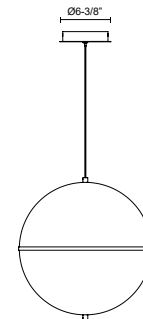

Center Canopy Option

COMMENT

KUZCO

CANADA: 19054 28TH AVENUE - SURREY, BC V3Z 6M3
USA: 3035 E. LONE MOUNTAIN ROAD - LAS VEGAS, NV 89081

WWW.KUZCOLIGHTING.COM

© 2023 KUZCO LIGHTING. ALL RIGHTS RESERVED.