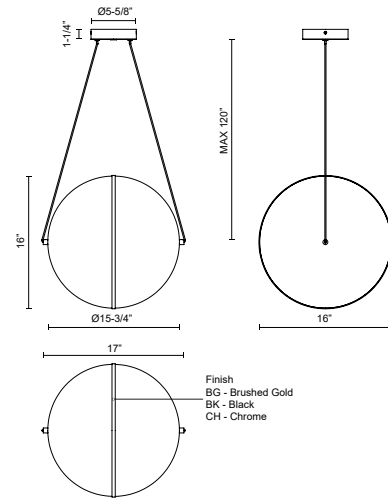

ARIES
PD76716-UNV
PENDANTS

PROJECT

SPECIFICATION DETAILS

Fixture Dimensions	L17" x W16" x H16"
Light Source	LED with DC Driver
Wattage	21W
Total Lumens	1650lm
Delivered Lumens	BG-1672lm; BK-1615lm; CH-1703lm;
Voltage	120-277V
Color Temperature	3000K
CRI (Ra)	90CRI
Optional Color Temps	2700K - 5000K Available, Minimum Order Quantities Apply
LED Rated Life	50,000 hours
Dimming	100% - 10%, TRIAC or ELV Dimmer (Not Included)
Glass Details	Frosted Glass
Shade Details	Clear Acrylic Shade
Adjustable	Yes
Wire Length	120" Max
Wire Type	Black
Minimum Hang Height	20"
Sloped Ceiling Adaptable	Yes
Location	Dry
Illumination Direction	Up/Down
Canopy Dimensions	D6-3/8" x H1-1/4"
CEC Title 24 JA8	Yes, JA8-2022
Paint Finish	BG01; BK02; CH01;
Material	Aluminum + Glass

* For custom options, consult factory for details.

* For warranty information, please visit www.kuzcolighting.com/warranty

DESCRIPTION

The celestial spheres of the Aries Collection create a one-of-a-kind space that's quite literally out of this world. This fantastic displace of floating light makes a superb statement piece in any style home. Each of the three incredible finishes offers completely adjustable lengths up to 120". The gyroscope-like spheres can be adjusted for optimal lighting from the interior frosted glass accents

Finish
BG - Brushed Gold
BK - Black
CH - Chrome

Center Canopy Option

COMMENT

KUZCO

CANADA: 19054 28TH AVENUE - SURREY, BC V3Z 6M3
USA: 3035 E. LONE MOUNTAIN ROAD - LAS VEGAS, NV 89081

WWW.KUZCOLIGHTING.COM

© 2023 KUZCO LIGHTING. ALL RIGHTS RESERVED.